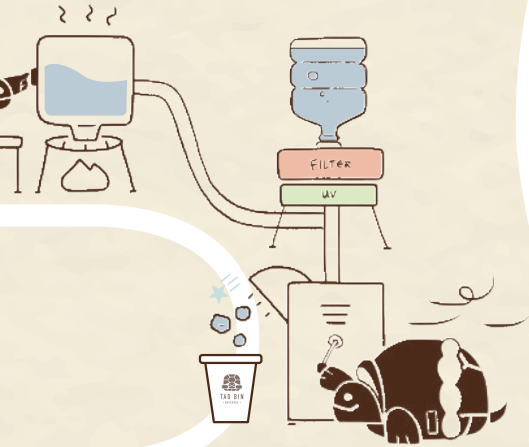

## TAKES UP LITTLE SPACE

Beautifully modern design combined with an intuitive UI personalized customer service all in one sqm.

Because Tao Bin loves all our customers, our Robotic Barista *ensures that the quality of the drinks will always be consistent*

*Tao Bin is designed to auto clean after each cup dispensed by high-pressure hot water flushing to maintain the quality of the next order*

A TAO BIN A DAY,  
KEEPS ME HAPPY EVERYDAY!

Tao Bin coffee selections are specially designed by an award-winning barista and Tao Bin's AI system controls the secret recipes to ensure consistency everytime